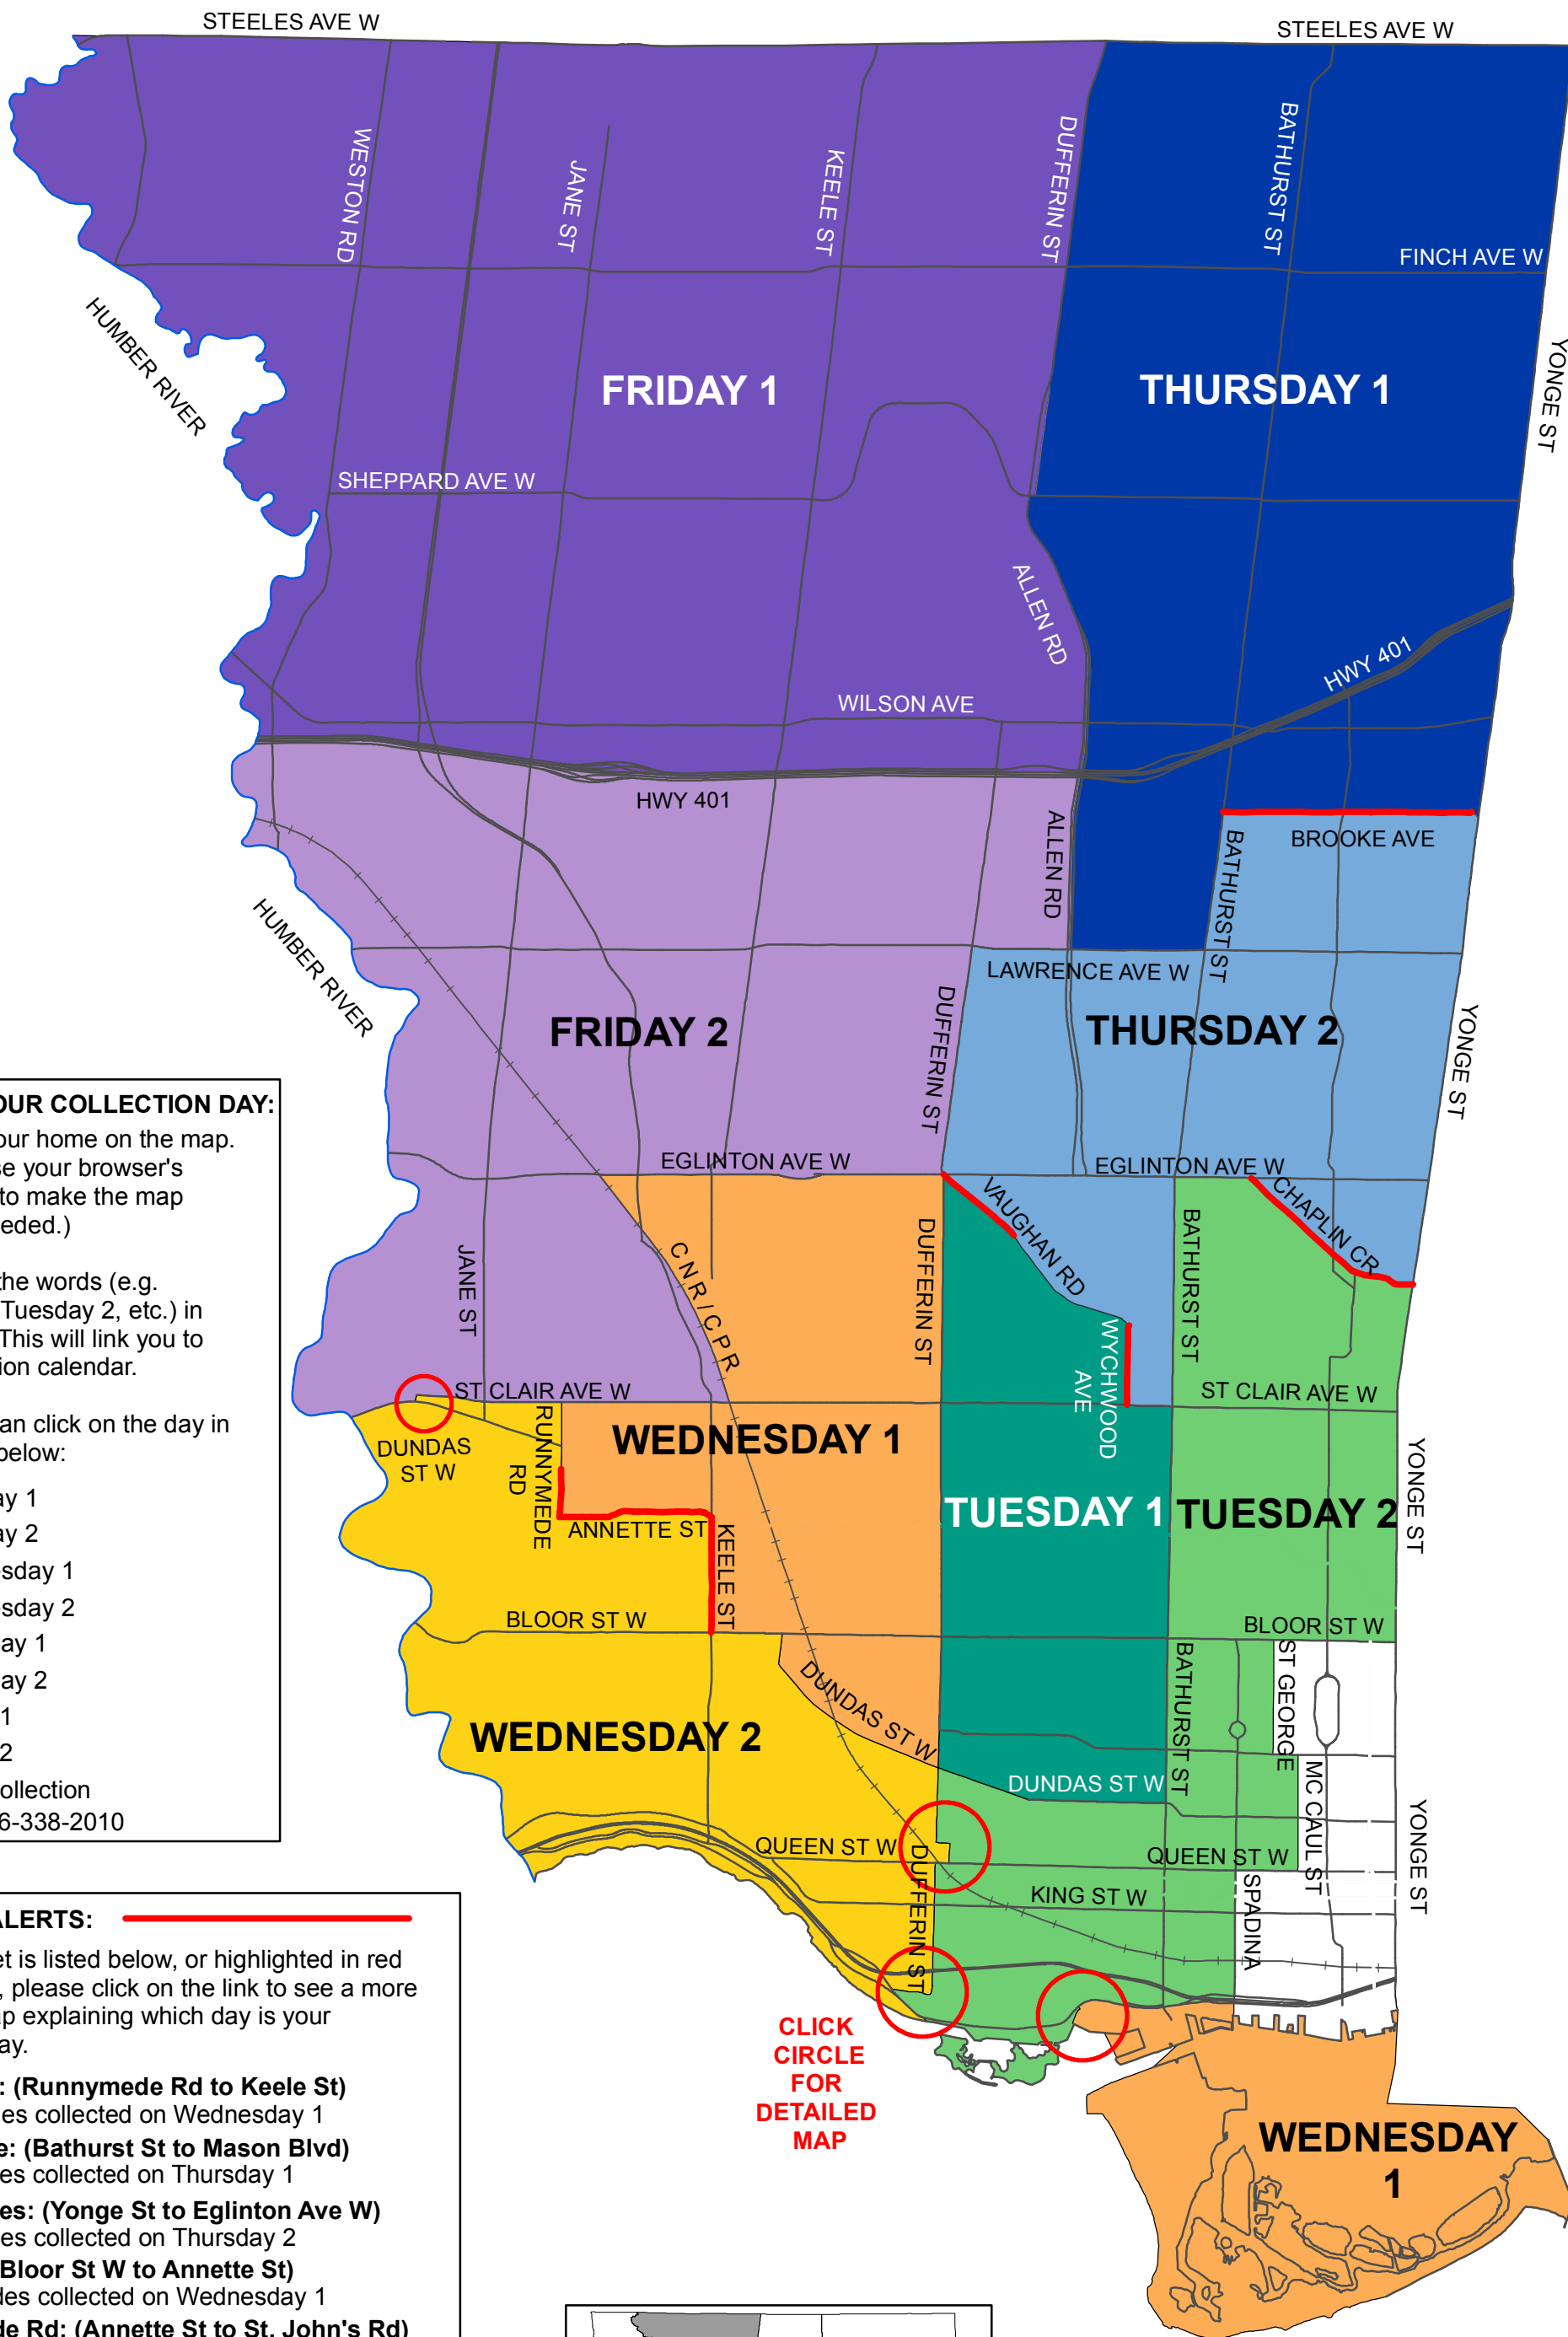

# District 2

Single Family Home  
Residential Day Collection Areas

### SELECT YOUR COLLECTION DAY:

1. Locate your home on the map.  
(You can use your browser's zoom tools to make the map bigger, if needed.)

2. Click on the words (e.g. Tuesday 1, Tuesday 2, etc.) in your area. This will link you to your collection calendar.

3. Or, you can click on the day in the legend below:

- Tuesday 1
  - Tuesday 2
  - Wednesday 1
  - Wednesday 2
  - Thursday 1
  - Thursday 2
  - Friday 1
  - Friday 2
  - Night collection
- Call 416-338-2010

### BORDER ALERTS:

If your street is listed below, or highlighted in red on the map, please click on the link to see a more detailed map explaining which day is your collection day.

- Annette St: (Runnymede Rd to Keele St)**  
- both sides collected on Wednesday 1
- Brooke Ave: (Bathurst St to Mason Blvd)**  
- both sides collected on Thursday 1
- Chaplin Cres: (Yonge St to Eglinton Ave W)**  
- both sides collected on Thursday 2
- Keele St: (Bloor St W to Annette St)**  
- both sides collected on Wednesday 1
- Runnymede Rd: (Annette St to St. John's Rd)**  
- both sides collected on Wednesday 1
- Vaughan Rd: (Dufferin St to Oakwood Ave)**  
- both sides collected on Tuesday 1
- Wychwood Ave: (St. Clair Ave W to Vaughan Rd)**  
- both sides collected on Thursday 2